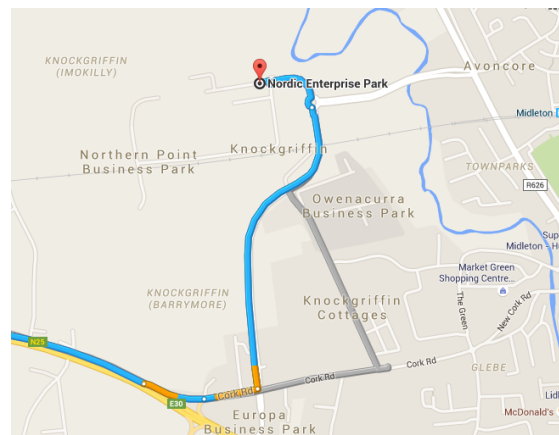

Directions to our Midleton collection point from Cork City

- Follow N8 heading East out of the city
- At the roundabout, take the 2nd exit and stay on N8
- Continue straight
- Continue onto N25
- Take the exit toward Midleton
- Continue onto Cork Rd
- Turn left
- At the roundabout, continue straight
- Go through 1 roundabout
- Arrive at Nordic Enterprise Park, Co. Cork, Ireland

Collection is only available on Wednesday the 23rd of December from 11am to 4pm

East Ferry Farm
East Ferry, Midleton, Co.Cork
086 8548574 – Yvonne
info@eastferryfreerange.com
www.eastferryfarm.com