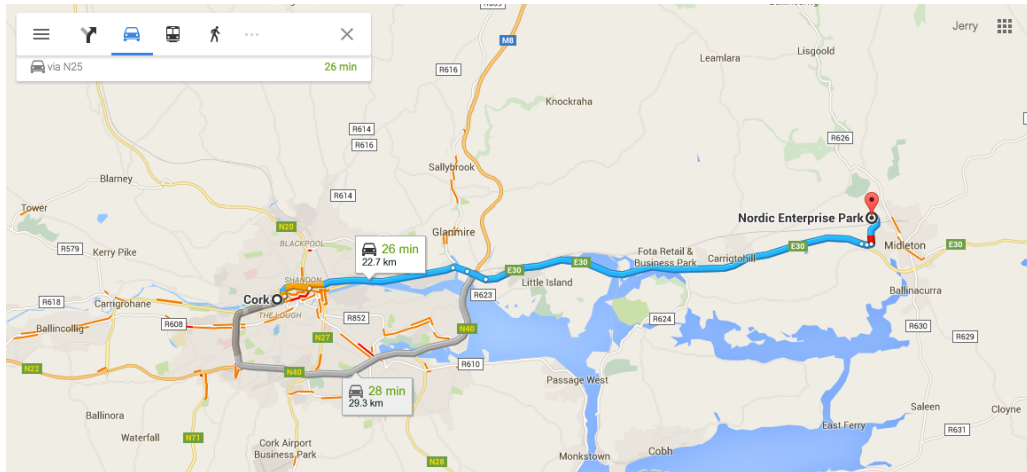

Directions to our Midleton collection point from Cork City

- Follow N8 heading East out of the city
- At the roundabout, take the 2nd exit and stay on N8
- Continue straight
- Continue onto N25
- Take the exit toward Midleton
- Continue onto Cork Rd
- Turn left
- At the roundabout, continue straight
- Go through 1 roundabout
- Arrive at Nordic Enterprise Park, Co. Cork, Ireland

Collection is only available on Wednesday the 23rd of December from 11am to 4pm

East Ferry Farm
East Ferry, Midleton, Co.Cork
086 8548574 – Yvonne
info@eastferryfreerange.com
www.eastferryfarm.com