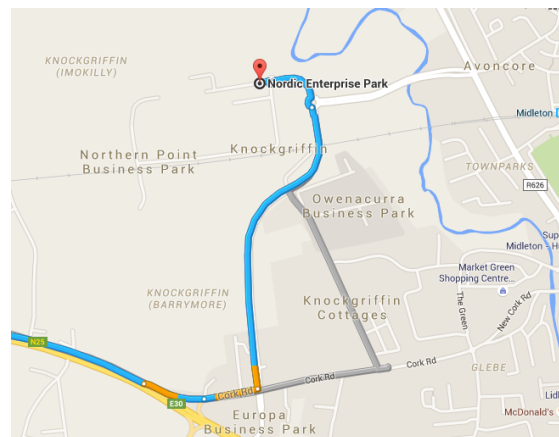

Directions to our Midleton collection point from Cork City

- Follow N8 heading East out of the city
- At the roundabout, take the 2nd exit and stay on N8
- Continue straight
- Continue onto N25
- Take the exit toward Midleton
- Continue onto Cork Rd
- Turn left
- At the roundabout, continue straight
- Go through 1 roundabout
- Arrive at Nordic Enterprise Park, Co. Cork, Ireland

Collection is only available on 23rd December from 11am to 4pm

East Ferry Farm
East Ferry, Midleton, Co.Cork
086 8548574 – Yvonne
info@eastferryfreerange.com
www.eastferryfarm.com