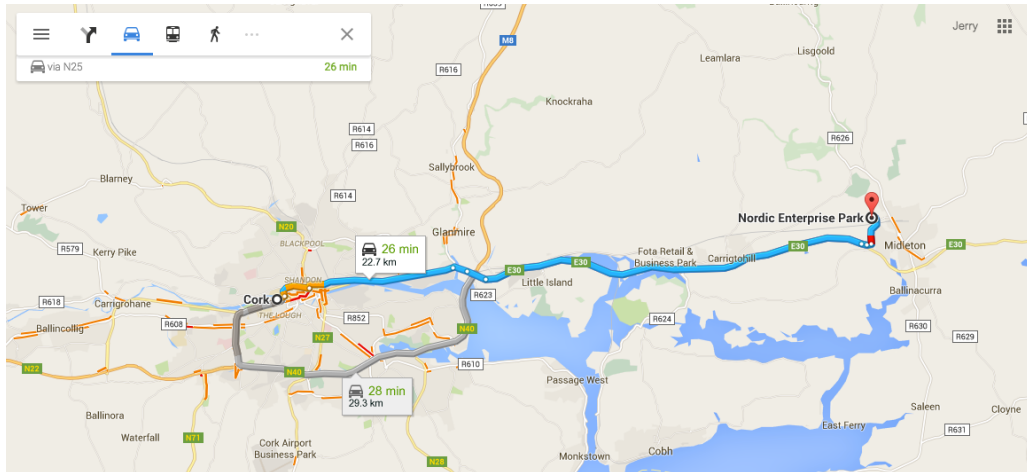

Directions to our Midleton collection point from Cork City

- Follow N8 heading East out of the city
- At the roundabout, take the 2nd exit and stay on N8
- Continue straight
- Continue onto N25
- Take the exit toward Midleton
- Continue onto Cork Rd
- Turn left
- At the roundabout, continue straight
- Go through 1 roundabout
- Arrive at Nordic Enterprise Park, Co. Cork, Ireland

Collection is only available on 23rd December from 11am to 4pm

East Ferry Farm
East Ferry, Midleton, Co.Cork
086 8548574 – Yvonne
info@eastferryfreerange.com
www.eastferryfarm.com