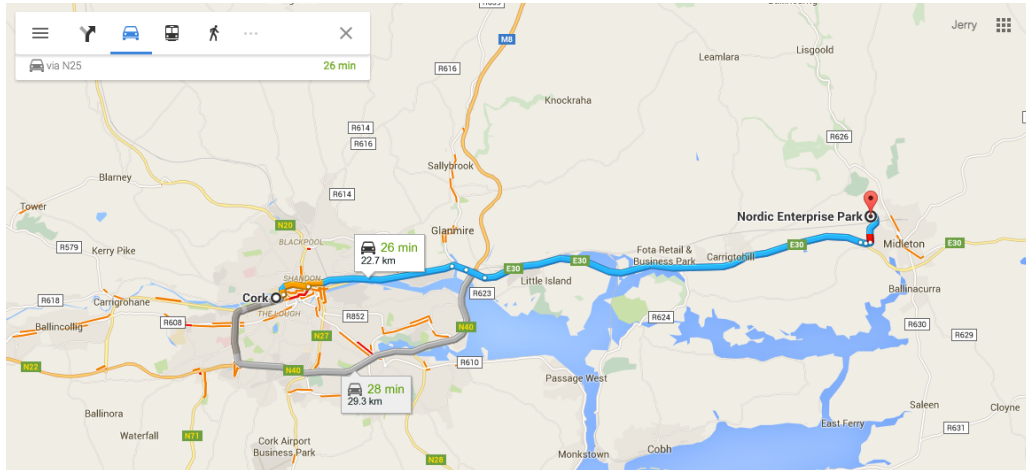

Directions to our Midleton collection point from Cork City

- Follow N8 heading East out of the city
- At the roundabout, take the 2nd exit and stay on N8
- Continue straight
- Continue onto N25
- Take the exit toward Midleton
- Continue onto Cork Rd
- Turn left
- At the roundabout, continue straight
- Go through 1 roundabout
- Arrive at Nordic Enterprise Park, Co. Cork, Ireland