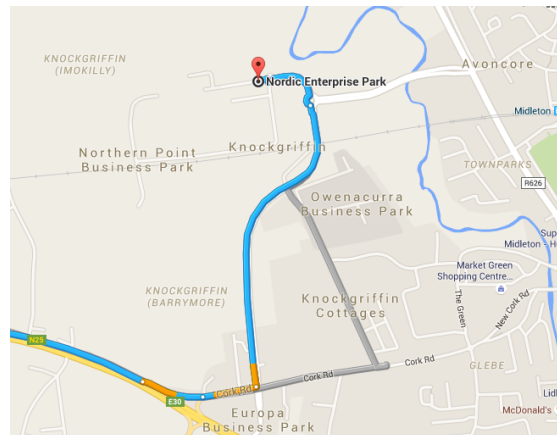

Directions to our Midleton collection point from Cork City

- Follow N8 heading East out of the city
- At the roundabout, take the 2nd exit and stay on N8
- Continue straight
- Continue onto N25
- Take the exit toward Midleton
- Continue onto Cork Rd
- Turn left
- At the roundabout, continue straight
- Go through 1 roundabout
- Arrive at Nordic Enterprise Park, Co. Cork, Ireland

East Ferry Farm
East Ferry, Midleton, Co.Cork
086 8548574 – Yvonne
info@eastferryfreerange.com
www.eastferryfarm.com